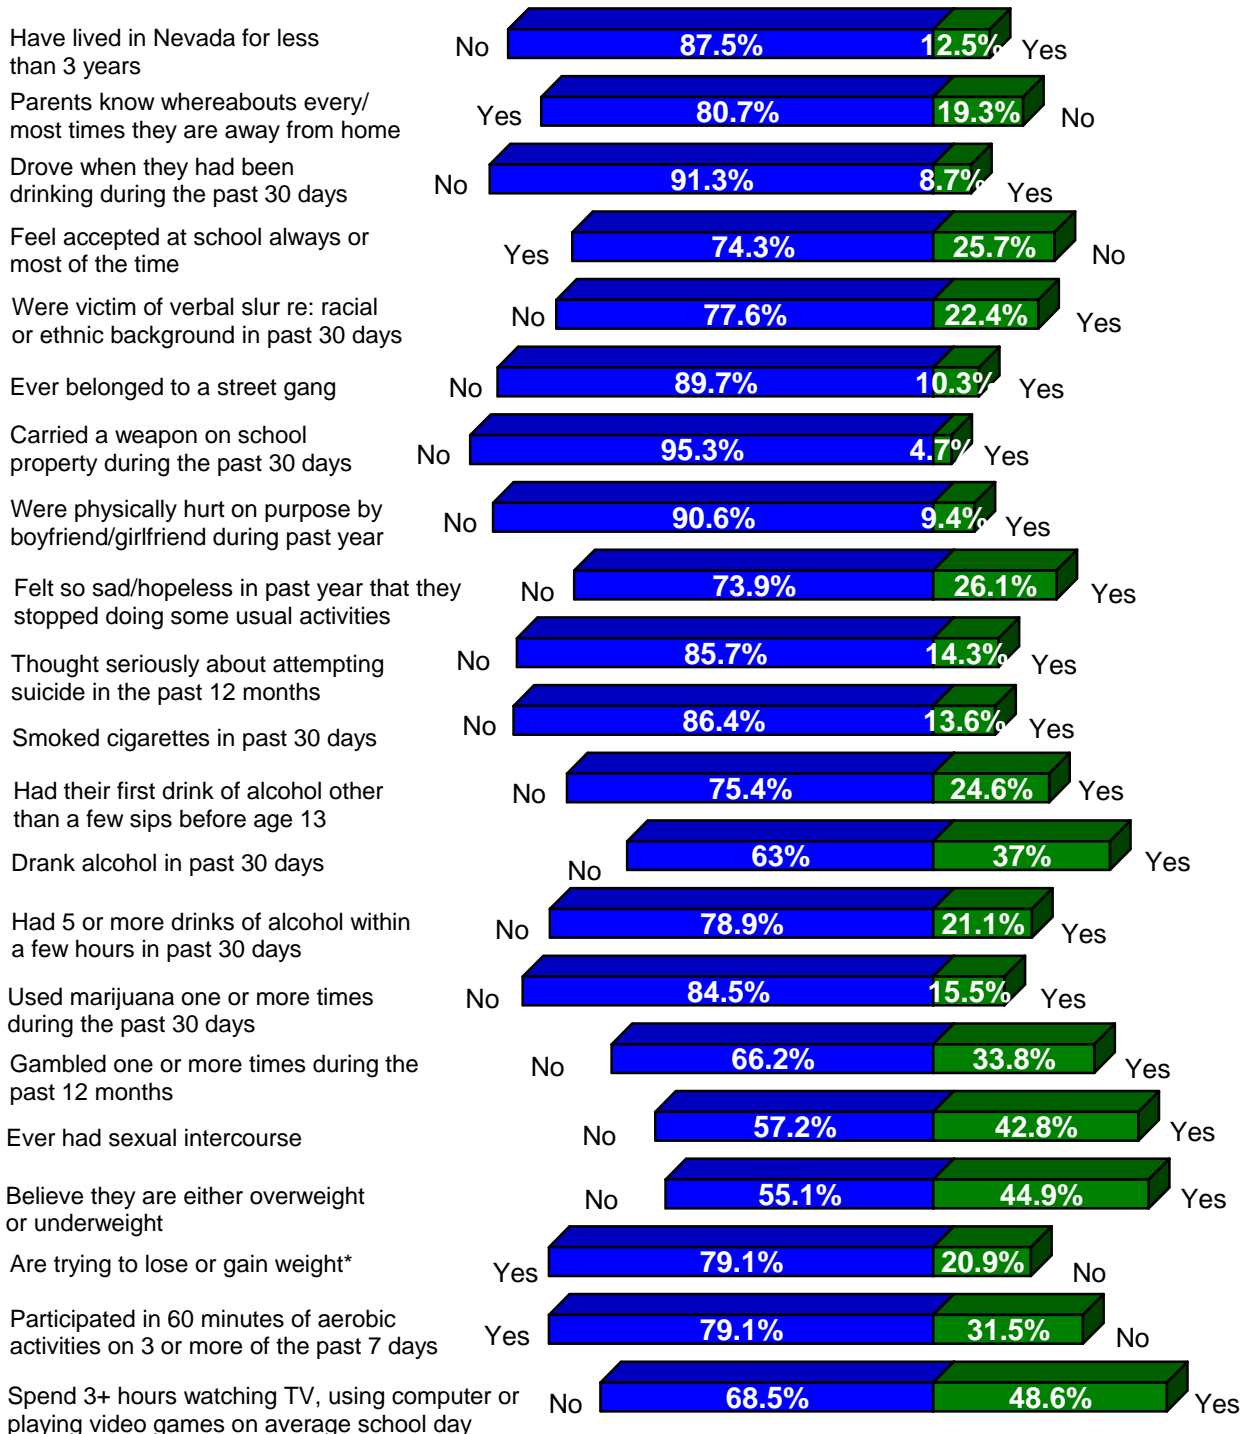

Highlights of 2007 Nevada High School YRBS

Positive vs. Negative Results

Percentage of participants who:

■ Negative ■ Positive

*Of those who believed they were over/underweight