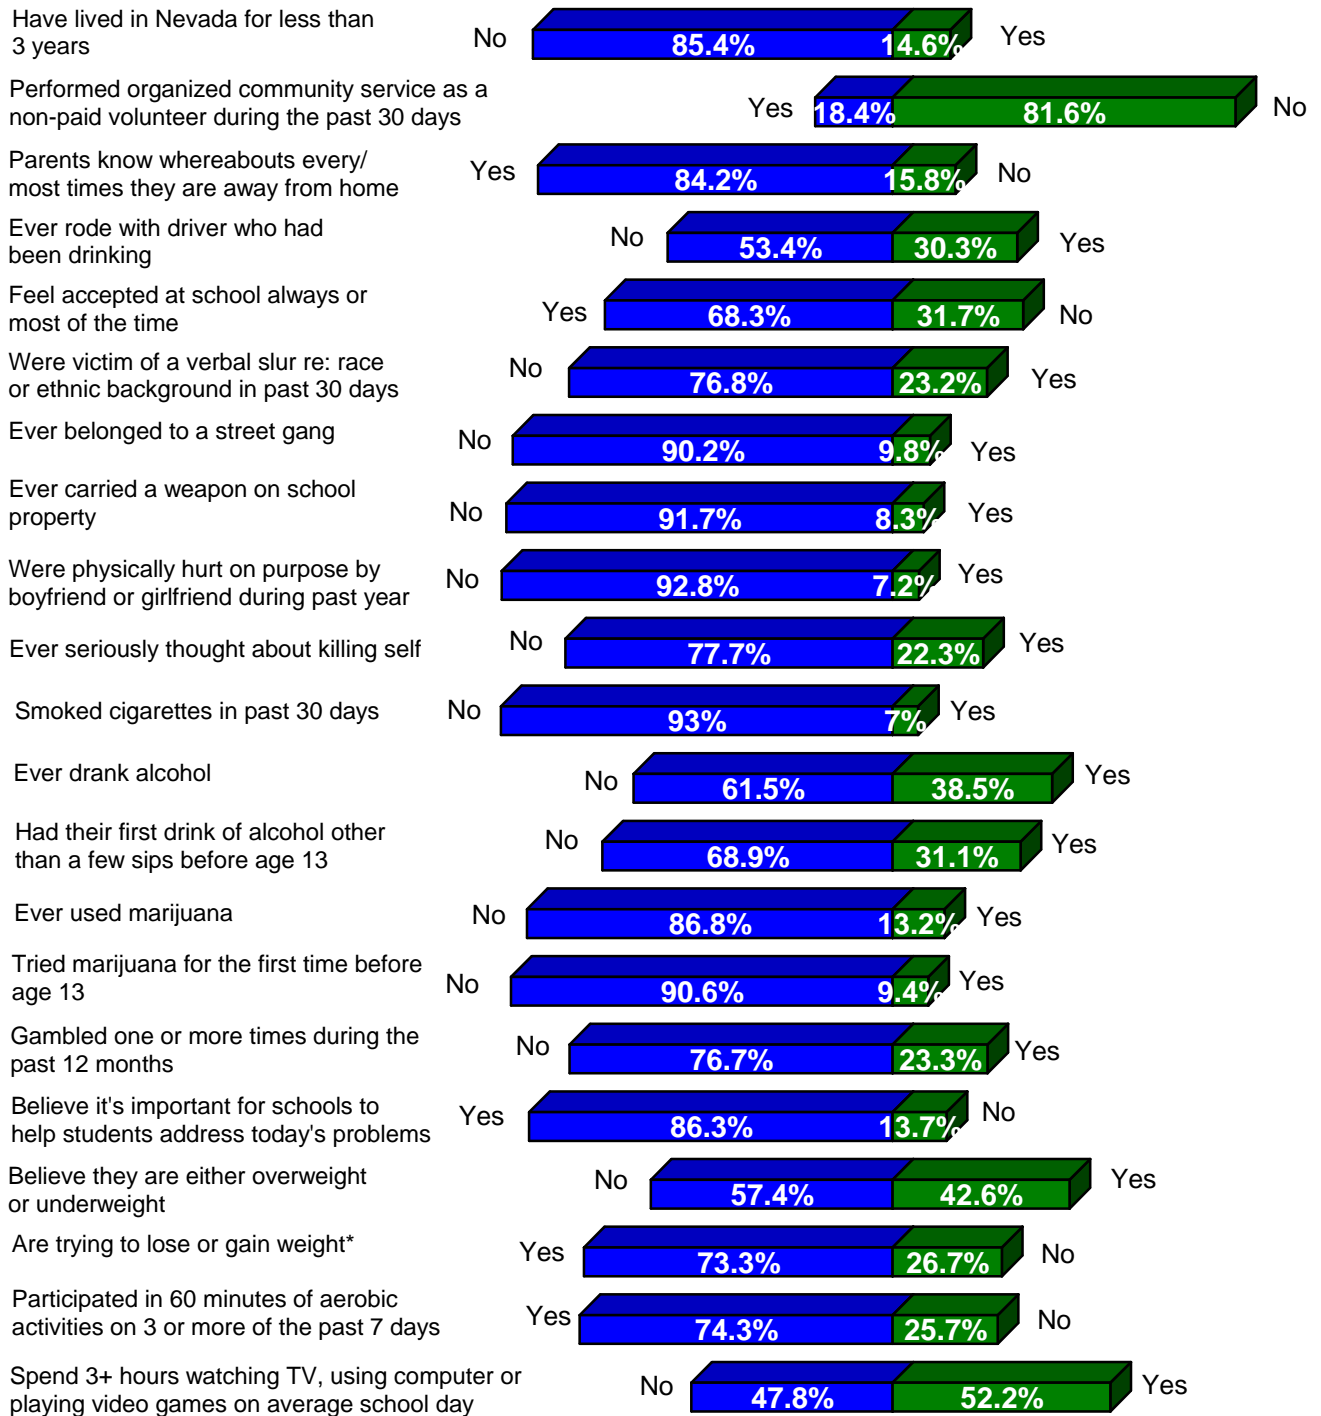

Highlights of 2007 Nevada Middle School YRBS

Positive vs. Negative Results

Percentage of participants who:

*Of those who believed they were over/underweight

■ Negative ■ Positive