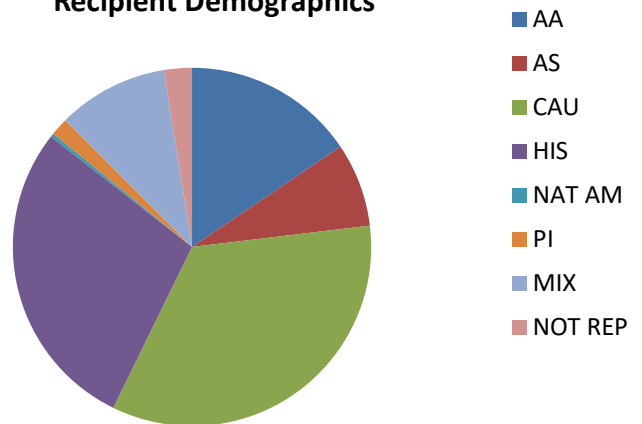

Recipient Demographics

Average Household Income per Student by SGO

Scholarship Grant Organization	Average Household Income
AAA	$48,147
Dinosaurs & Roses	$45,768
Education Fund of N. NV	$50,840

Average Scholarship Amount per Student by SGO

Scholarship Grant Organization	Average Award per Student
AAA	$6,374
Dinosaurs & Roses	$4,638
Education Fund of N. NV	$6,566